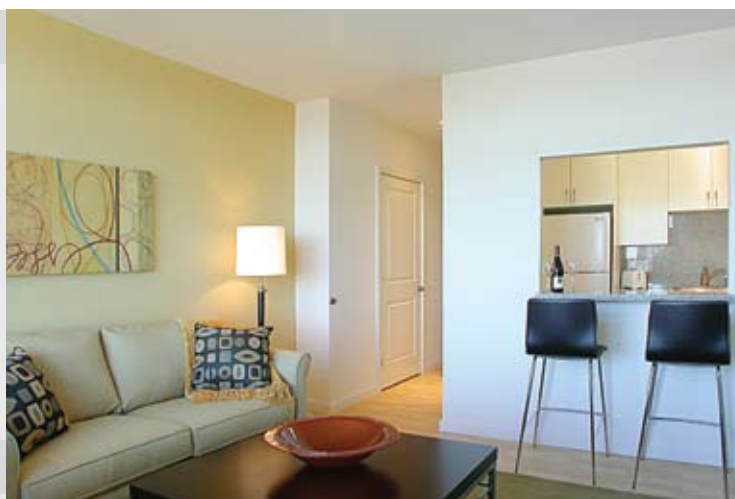

MA

100 LANDSDOWNE

Cambridge, MA 02139

This dramatic sleek residence captures the energy of the city and brings it right inside your door. Located in Cambridge's University Park, this neighborhood is a lively blend of business and residential life, set amidst stores, restaurants and green open space. Within walking distance of Central Square, MIT, and across the river from downtown Boston.

APARTMENT INCLUSIONS

- .Distinctive contemporary furnishings
- .Fully equipped kitchen
- .Plush bedroom and bath linens
- .Luxury bath amenities by AVEDA
- .TV, DVD player
- .Clock-radio-alarm
- .High Speed Internet
- .Basic cable service
- .Unlimited local and domestic long distance telephone service
- .Call waiting and Caller ID
- .Utilities (S $100, 1BR $125, 2BR $150)
- .Bi-weekly housekeeping services
- .24 hour customer service through Furnished Quarters

APARTMENT FEATURES

- .Hardwood floors & plush carpeting
- .Floor-to-ceiling windows
- .Washer/dryer in apartment
- .Panoramic views of Boston and Cambridge skyline

PROPERTY AMENITIES

- .24 hour doorman
- .Concierge services
- .Fitness club
- .eZone WIFI lounge
- .Multi media room
- .Club room with private dining room & small kitchen
- .Quiet and lush private gardens
- .Garage parking available

TRANSPORTATION

- .Subways
- Red Line - Central Square

1 Bedroom